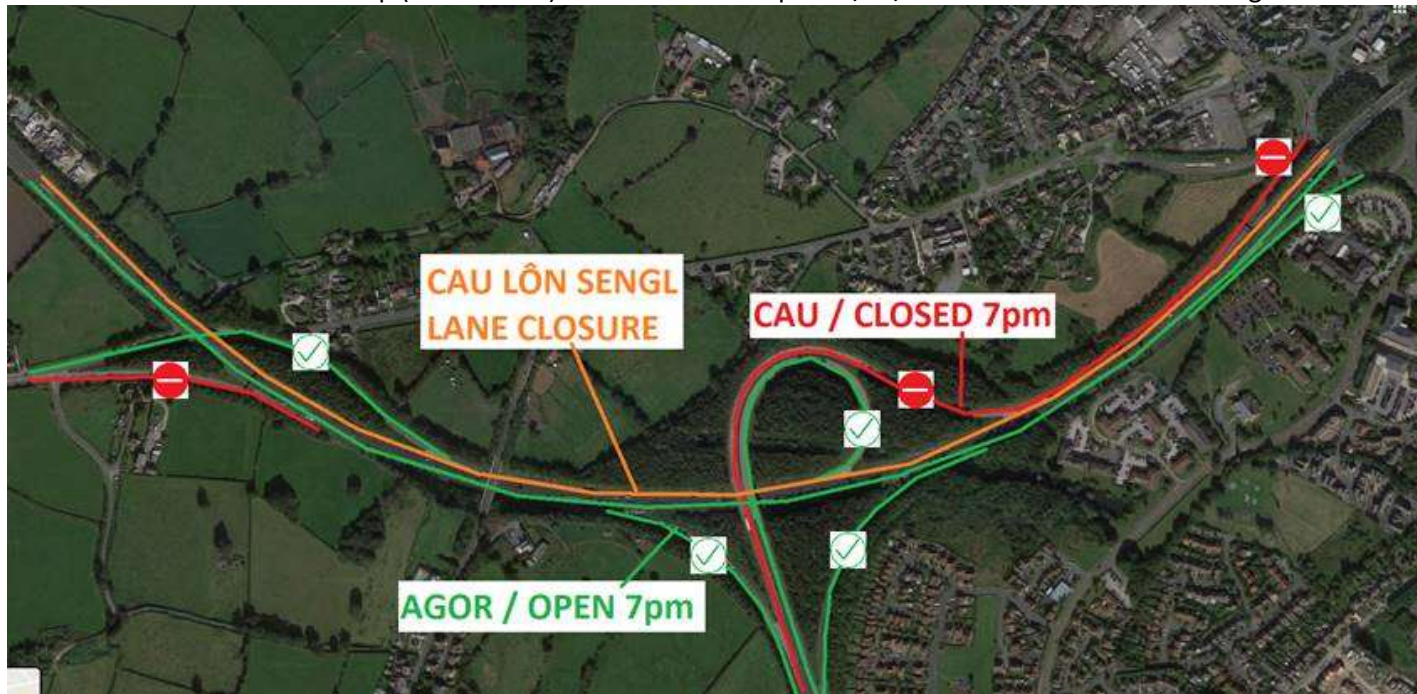

Llywodraeth Cymru  
Welsh Government

Slip 6 – A55/A494 Ewloe outer/Clockwise loop			19:00 26/5/20	06:00 8/6/20
Slip 7 – A55/A494 Ewloe inner/Anti-clockwise loop			06:00 27/5/20	06:00 8/6/20
Slip 8 – A494 St David's Park Eastbound offslip			06:00 26/5/20	06:00 8/6/20

**\*26/05/20 Update\***

Due to high winds on 22/05/20 resurfacing works have been slightly delayed. Please see updated schedule below for further information and diversion routes.

**Eastbound**

- A55 J33A / A494 St David's Roundabout - Eastbound main carriageway - single lane closure (Tuesday night 26/05/2020) – **NO FULL CLOSURE**
- A55 J34 Eastbound (Outer loop) – CLOSED FROM 7pm 26/05/20 – Please follow diversion signs
- A55 J33B Alltami Eastbound – OPEN 26/05/20
- A55 St David's Eastbound Off slip –CLOSED 26/05/20– Please follow diversion signs

**Westbound**

- A55 J33B Alltami Off slip (Westbound) – CLOSED UNTIL 7pm 27/05/20. Please follow diversion signs

Slip 1 – A494 St David’s Park Westbound onslip	06:00 17/5/20	06:00 26/5/20
--	---------------	---------------

**Weekdays (06:00 – 19:00) – Diversion route**

Llywodraeth Cymru  
Welsh Government

Slip 1 – A494 St David’s Park Westbound onslip	06:00 17/5/20	06:00 26/5/20
--	---------------	---------------

**Weeknights (Mon-Thu 06:00-19:00) and Weekends (Fri 19:00 – Mon/Tue 06:00)**