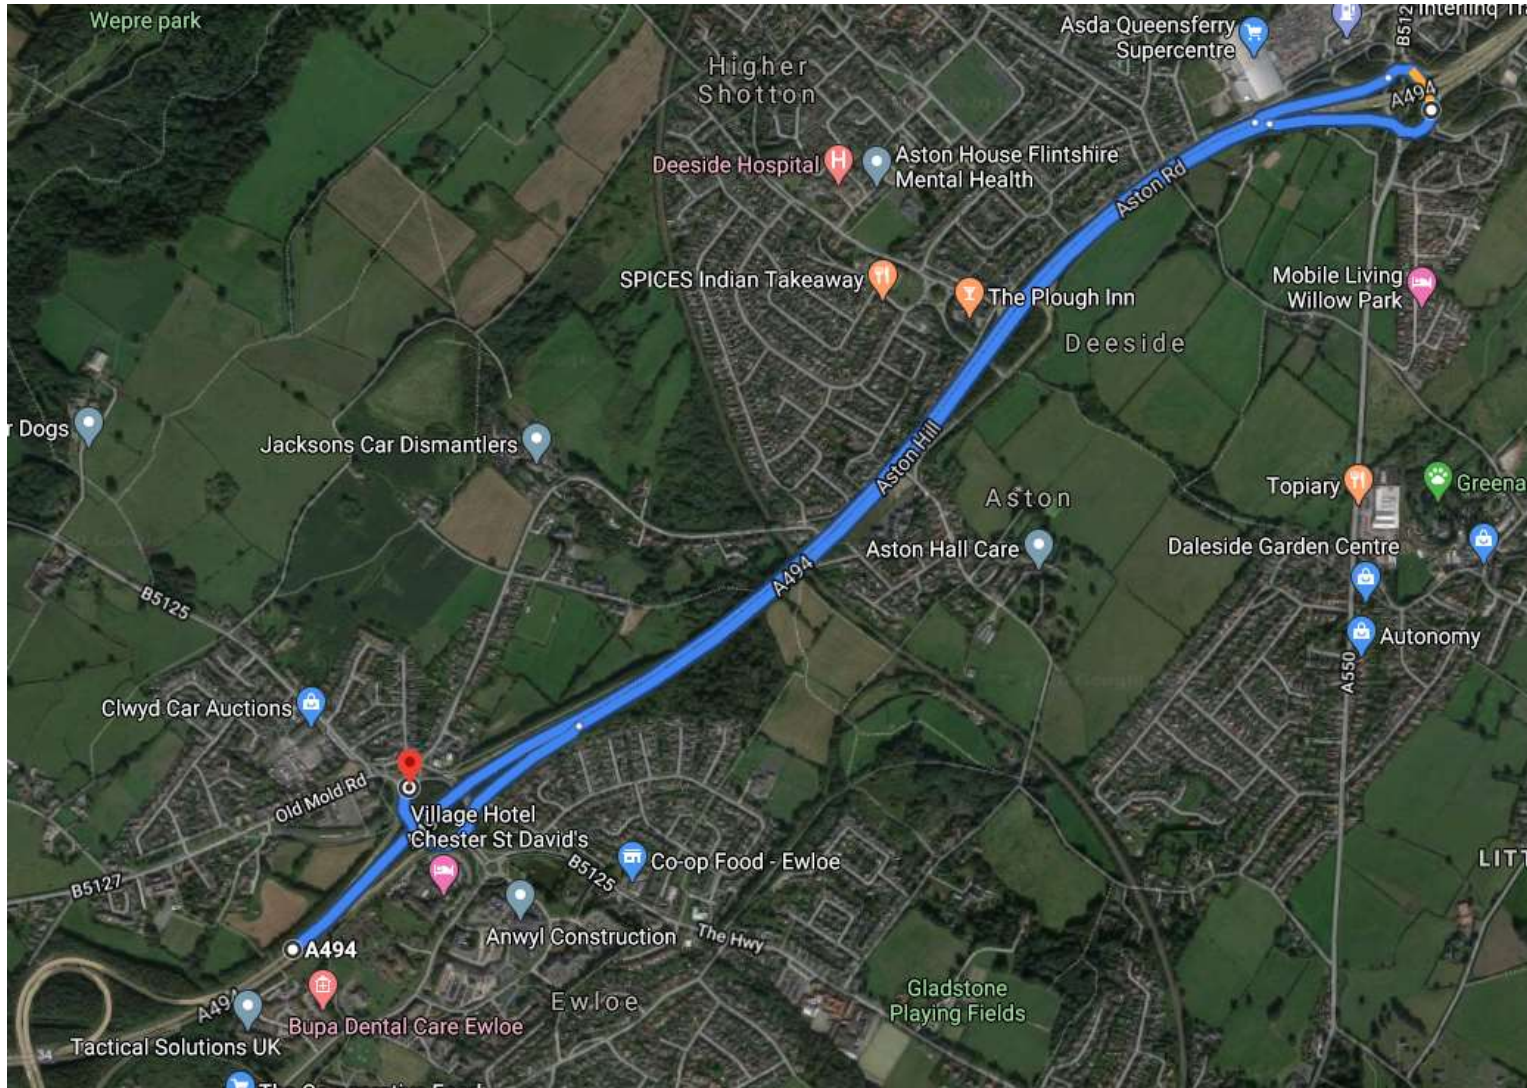

**\*26/05/20 Update\***

Due to high winds on 22/05/20 resurfacing works have been slightly delayed. Please see updated schedule below for further information and diversion routes.

**Eastbound**

- A55 J33A / A494 St David's Roundabout - Eastbound main carriageway - single lane closure (Tuesday night 26/05/2020) – **NO FULL CLOSURE**
- A55 J34 Eastbound (Outer loop) – CLOSED FROM 7pm 26/05/20 – Please follow diversion signs
- A55 J33B Alltami Eastbound – OPEN 26/05/20
- A55 St David's Eastbound Off slip –CLOSED 26/05/20– Please follow diversion signs

**Westbound**

- A55 J33B Alltami Off slip (Westbound) – CLOSED UNTIL 7pm 27/05/20. Please follow diversion signs

Slip 1 – A494 St David’s Park Westbound onslip	06:00 17/5/20	06:00 26/5/20
--	---------------	---------------

**Weekdays (06:00 – 19:00) – Diversion route**

Llywodraeth Cymru  
Welsh Government

Slip 7 – A55/A494 Ewloe inner/Anti-clockwise loop

06:00 27/5/20

06:00 8/6/20

**Weeknights (Mon-Thu 06:00-19:00) and Weekends (Fri 19:00 – Mon/Tue 06:00)**

Slip 8 – A494 St David’s Park Eastbound onslip	06:00 26/5/20	06:00 8/6/20
--	---------------	--------------

**Weekdays (06:00 – 19:00) – Diversion route**

Llywodraeth Cymru  
Welsh Government

Slip 8 – A494 St David’s Park Eastbound onslip	06:00 26/5/20	06:00 8/6/20
--	---------------	--------------