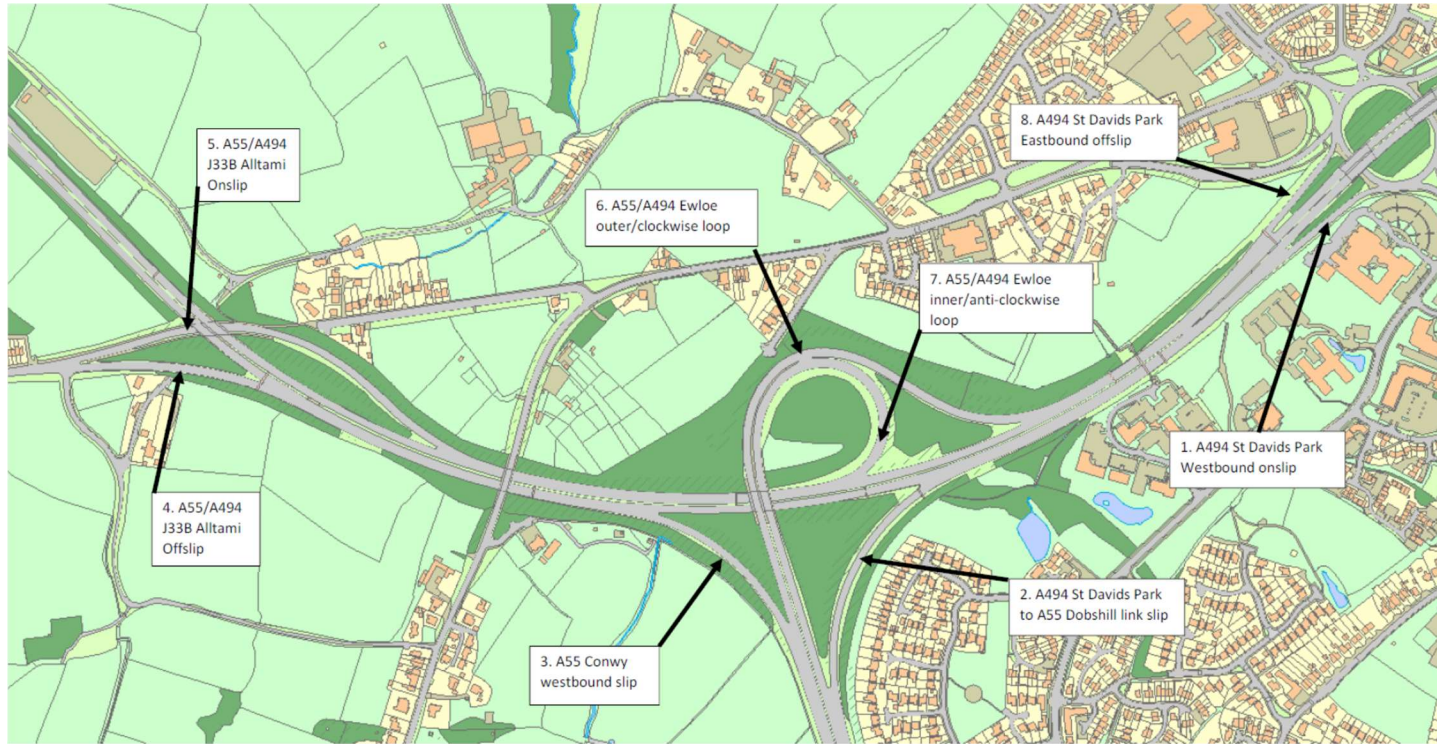

## A55 J33 Northop to A494 St David's Essential Carriageway Re-surfacing Works- Programme Information

Carriageway Direction	Westbound		Eastbound		
	Closure between	From	Until	From	Until
Main carriageway lane closure				18:00 26/5/20	06:00 27/5/20
Main carriageway	06:00 17/5/20	06:00 26/5/20	06:00 27/5/20	06:00 8/6/20	
Slip 1 – A494 St David's Park Westbound onslip	06:00 17/5/20	06:00 26/5/20			
Slip 2 – A494 St David's Park to A55 Dobshill link slip	06:00 17/5/20	06:00 26/5/20			
Slip 3 – A55 Conwy Westbound slip	06:00 17/5/20	06:00 26/5/20			
Slip 4 – A55/A494 J33b Alltami offslip	06:00 17/5/20	19:00 27/5/20			
Slip 5 – A55/A494 J33b Alltami onslip				06:00 27/5/20	06:00 8/6/20

Llywodraeth Cymru  
Welsh Government

Slip 6 – A55/A494 Ewloe outer/Clockwise loop			19:00 26/5/20	06:00 8/6/20
Slip 7 – A55/A494 Ewloe inner/Anti-clockwise loop			06:00 27/5/20	06:00 8/6/20
Slip 8 – A494 St David's Park Eastbound offslip			06:00 26/5/20	06:00 8/6/20

**\*26/05/20 Update\***

Due to high winds on 22/05/20 resurfacing works have been slightly delayed. Please see updated schedule below for further information and diversion routes.

**Eastbound**

- A55 J33A / A494 St David's Roundabout - Eastbound main carriageway - single lane closure (Tuesday night 26/05/2020) – **NO FULL CLOSURE**
- A55 J34 Eastbound (Outer loop) – CLOSED FROM 7pm 26/05/20 – Please follow diversion signs
- A55 J33B Alltami Eastbound – OPEN 26/05/20
- A55 St David's Eastbound Off slip –CLOSED 26/05/20– Please follow diversion signs

Slip 8 – A494 St David’s Park Eastbound onslip	06:00 26/5/20	06:00 8/6/20
--	---------------	--------------

**Weekdays (06:00 – 19:00) – Diversion route**

Llywodraeth Cymru  
Welsh Government

Slip 8 – A494 St David’s Park Eastbound onslip	06:00 26/5/20	06:00 8/6/20
--	---------------	--------------