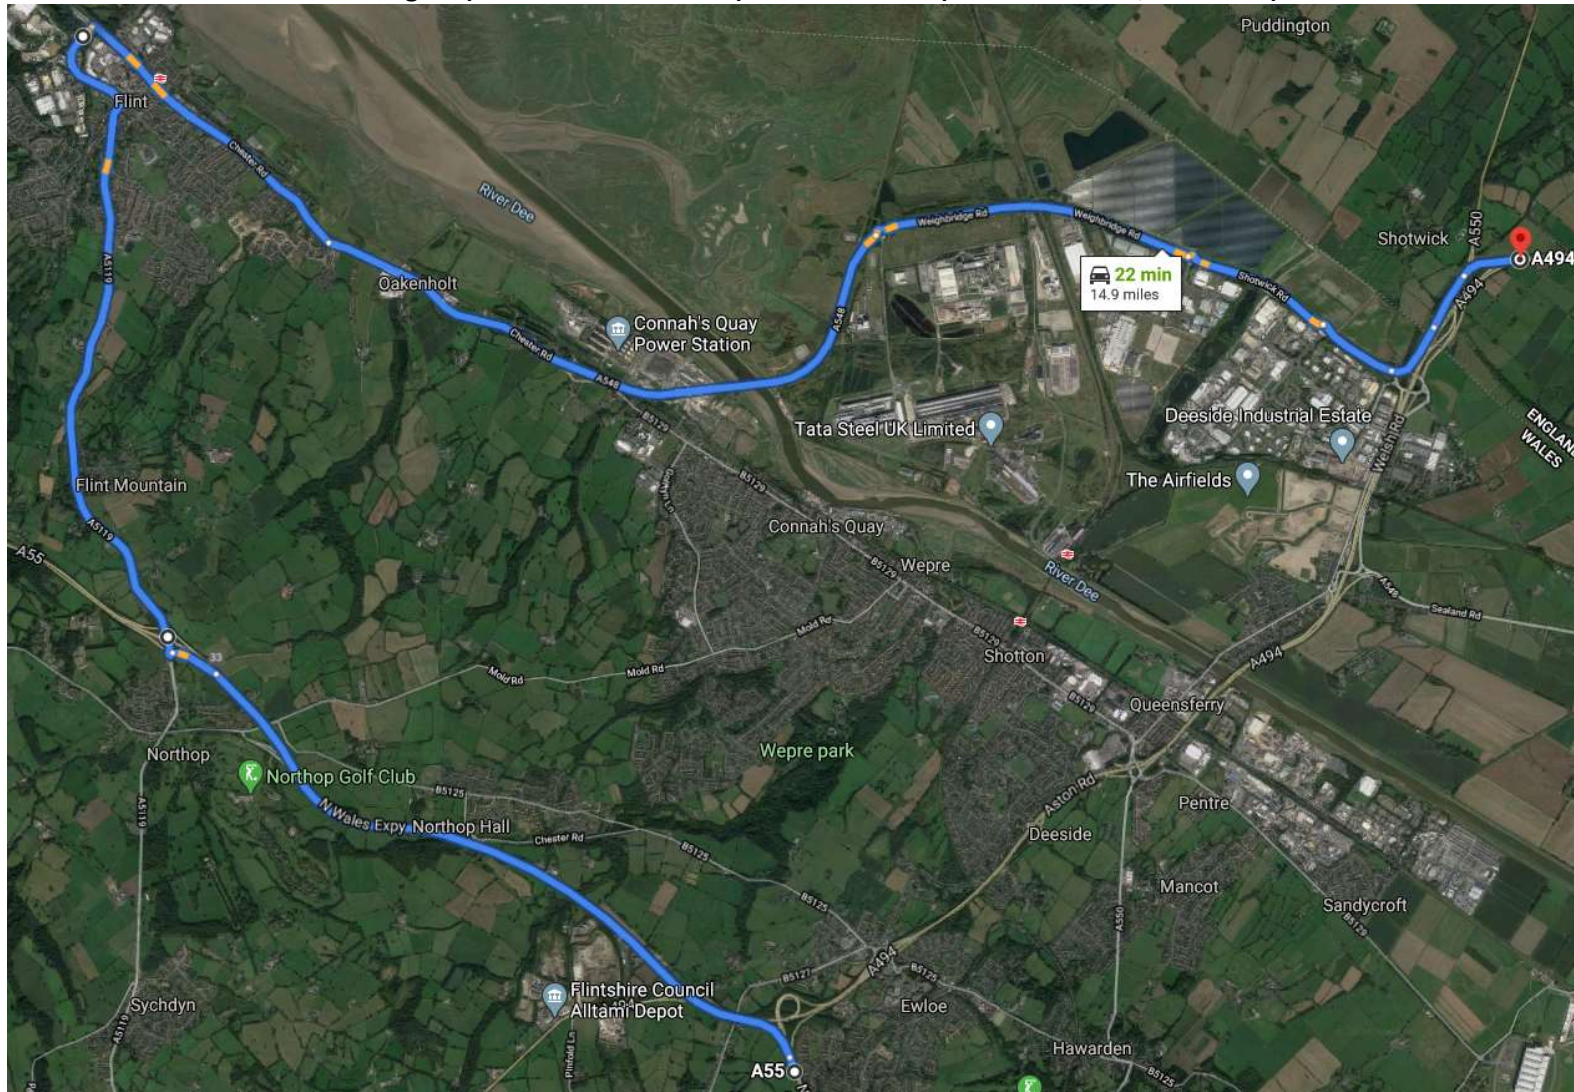

Llywodraeth Cymru  
Welsh Government

Slip 6 – A55/A494 Ewloe outer/Clockwise loop	26/5/20	06:00 8/6/20
--	---------	--------------

Weekdays (06:00 – 19:00) – Diversion route

Llywodraeth Cymru  
Welsh Government

Slip 6 – A55/A494 Ewloe outer/Clockwise loop	26/5/20	06:00 8/6/20
<b>Weeknights (Mon-Thu 06:00-19:00) and Weekends (Fri 19:00 – Mon/Tue 06:00)</b>		

Llywodraeth Cymru  
Welsh Government

Slip 7 – A55/A494 Ewloe inner/Anti-clockwise loop	06:00 27/5/20	06:00 8/6/20
---	---------------	--------------

**Weekdays (06:00 – 19:00) – Diversion route**

Llywodraeth Cymru  
Welsh Government

Slip 7 – A55/A494 Ewloe inner/Anti-clockwise loop

06:00 27/5/20

06:00 8/6/20

**Weeknights (Mon-Thu 06:00-19:00) and Weekends (Fri 19:00 – Mon/Tue 06:00)**

Slip 8 – A494 St David’s Park Eastbound onslip	06:00 26/5/20	06:00 8/6/20
--	---------------	--------------

**Weekdays (06:00 – 19:00) – Diversion route**

Llywodraeth Cymru  
Welsh Government

Slip 8 – A494 St David’s Park Eastbound onslip	06:00 26/5/20	06:00 8/6/20
--	---------------	--------------