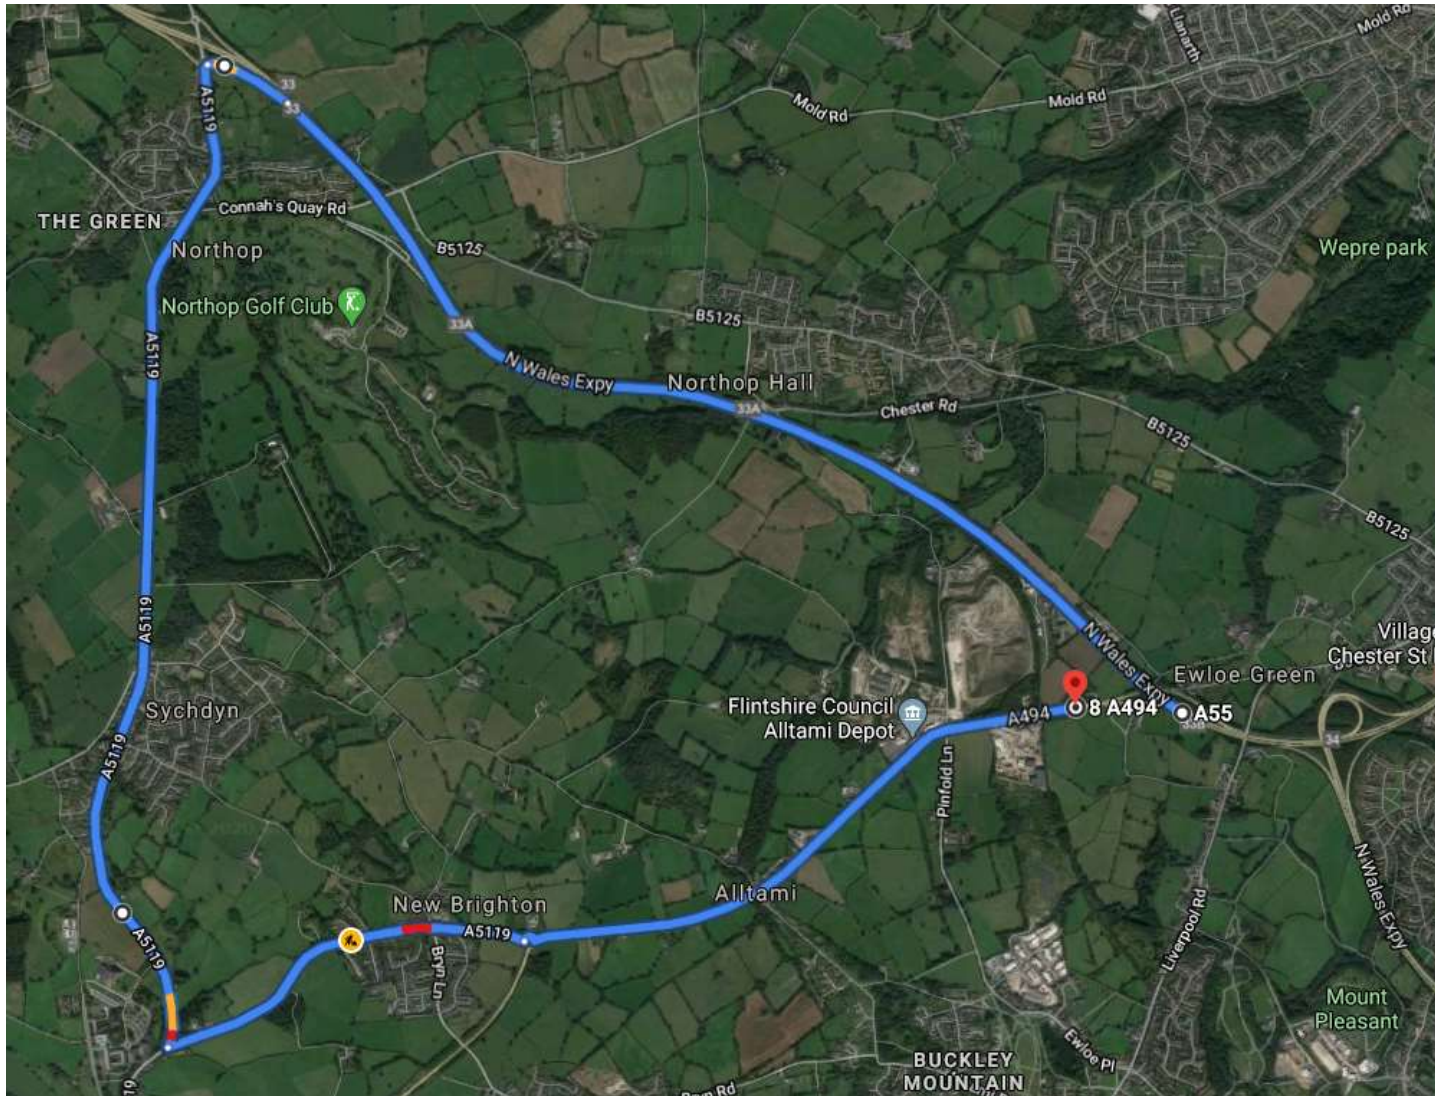

Slip 4 – A55/A494 J33b Alltami offslip	06:00 17/5/20	19:00 27/5/20

Weekdays (06:00 – 19:00) – Diversion route