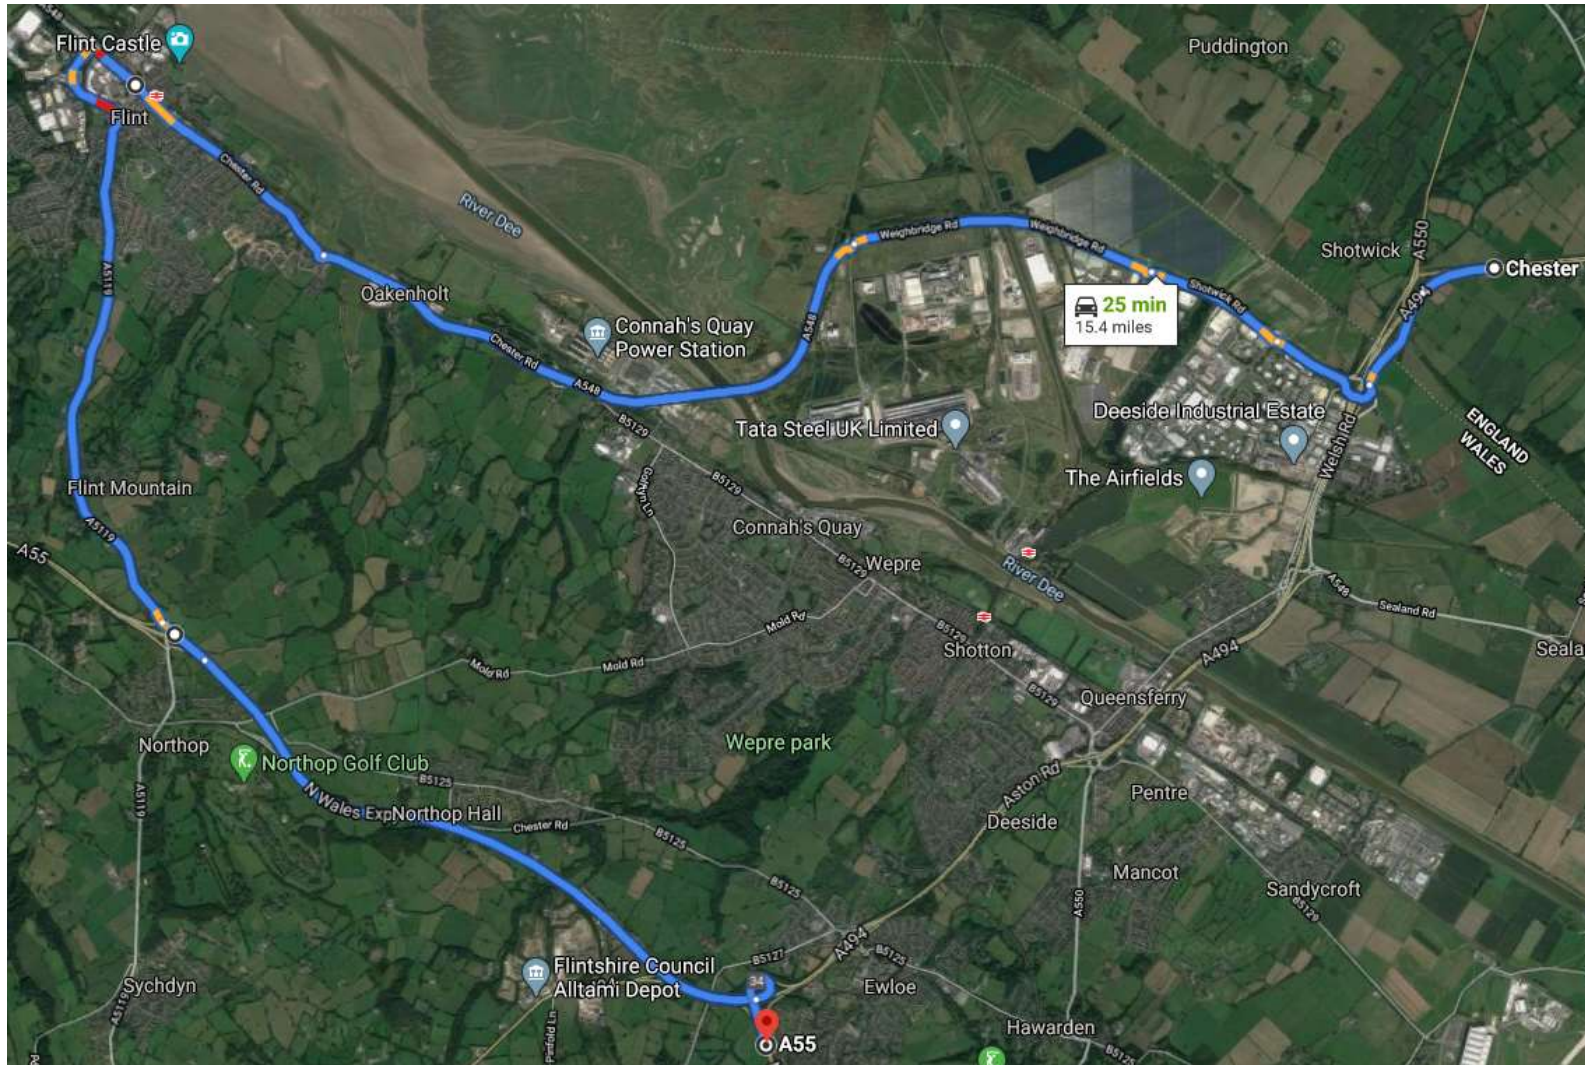

Llywodraeth Cymru
Welsh Government

Slip 2 – A494 St David’s Park to A55 Dobshill link slip	17/5/20	26/5/20

Weeknights (Mon-Thu 06:00-19:00) and Weekends (Fri 19:00 – Mon/Tue 06:00)