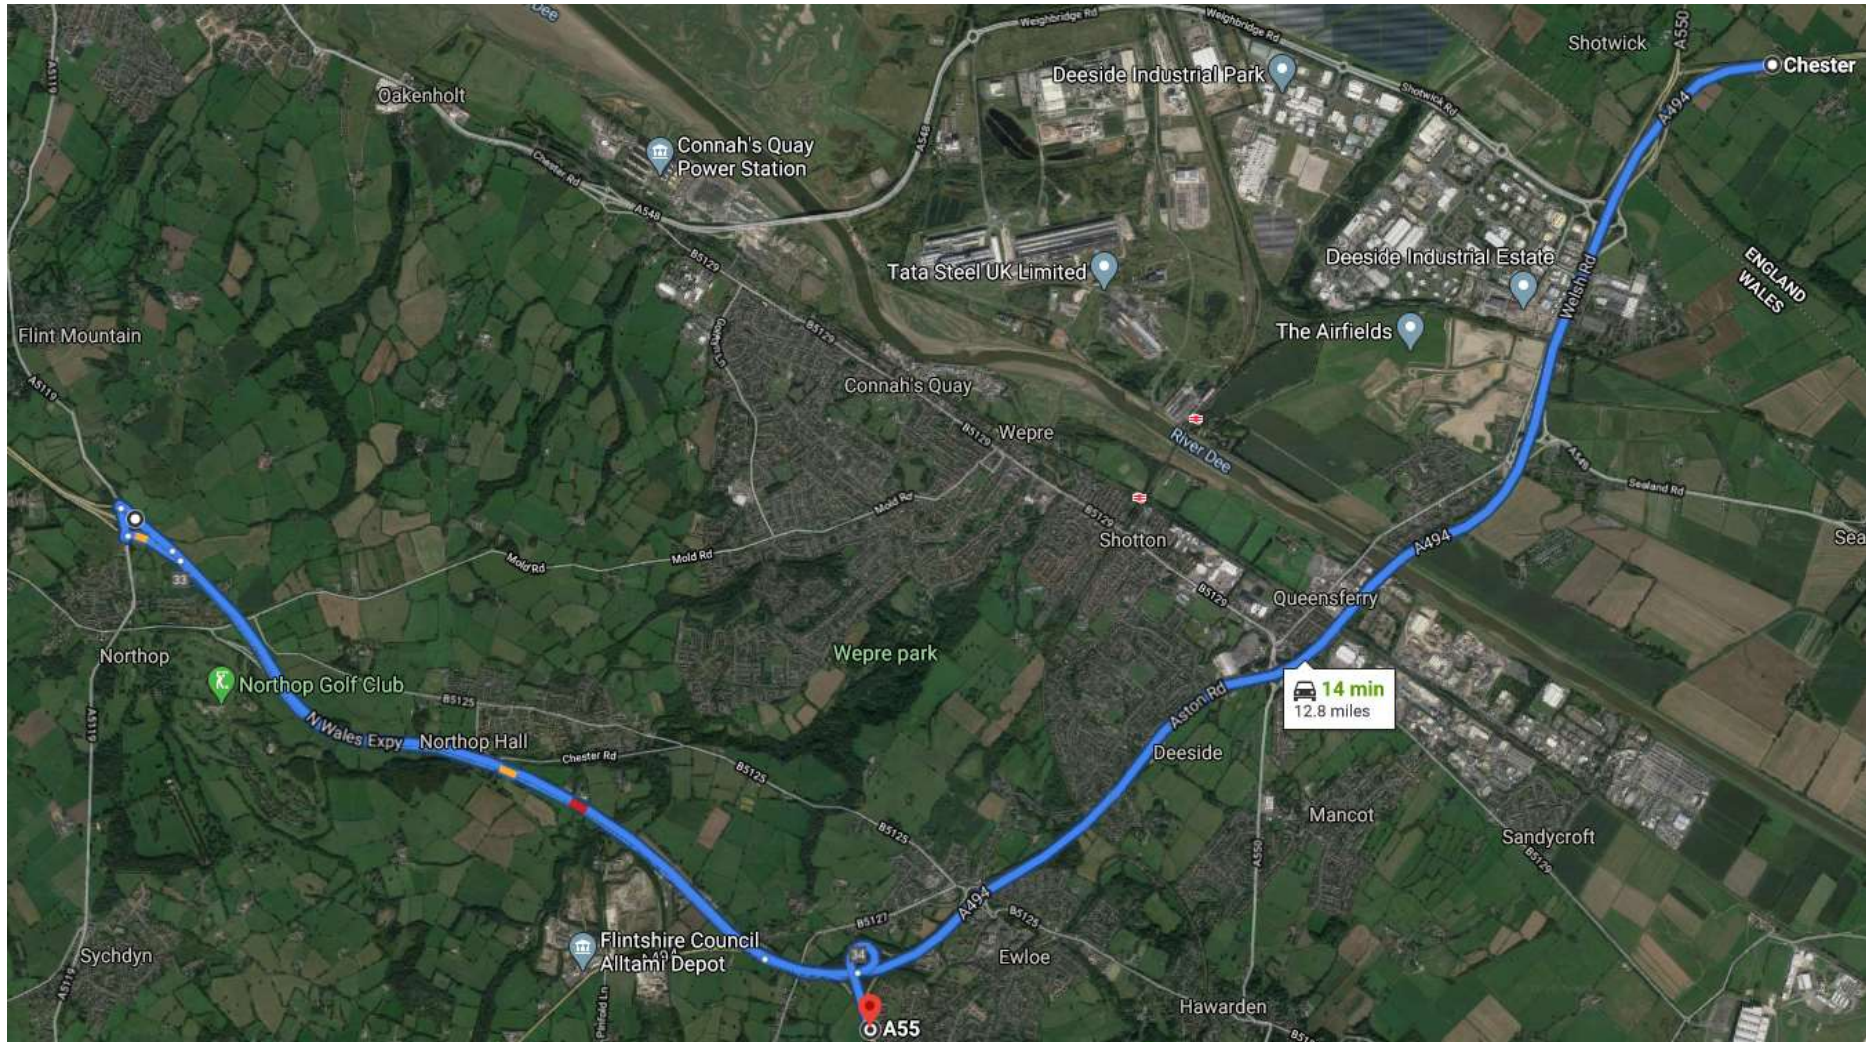

**\*26/05/20 Update\***

Due to high winds on 22/05/20 resurfacing works have been slightly delayed. Please see updated schedule below for further information and diversion routes.

**Eastbound**

- A55 J33A / A494 St David's Roundabout - Eastbound main carriageway - single lane closure (Tuesday night 26/05/2020) – **NO FULL CLOSURE**
- A55 J34 Eastbound (Outer loop) – CLOSED FROM 7pm 26/05/20 – Please follow diversion signs
- A55 J33B Alltami Eastbound – OPEN 26/05/20
- A55 St David's Eastbound Off slip –CLOSED 26/05/20– Please follow diversion signs

**Westbound**

- A55 J33B Alltami Off slip (Westbound) – CLOSED UNTIL 7pm 27/05/20. Please follow diversion signs

Slip 1 – A494 St David’s Park Westbound onslip	06:00 17/5/20	06:00 26/5/20
--	---------------	---------------

**Weekdays (06:00 – 19:00) – Diversion route**

Llywodraeth Cymru  
Welsh Government

Slip 1 – A494 St David’s Park Westbound onslip	06:00 17/5/20	06:00 26/5/20
--	---------------	---------------

**Weeknights (Mon-Thu 06:00-19:00) and Weekends (Fri 19:00 – Mon/Tue 06:00)**

Slip 2 – A494 St David’s Park to A55 Dobshell link slip	06:00 17/5/20	06:00 26/5/20
---	---------------	---------------

**Weekdays (06:00 – 19:00) – Diversion route**

Llywodraeth Cymru  
Welsh Government