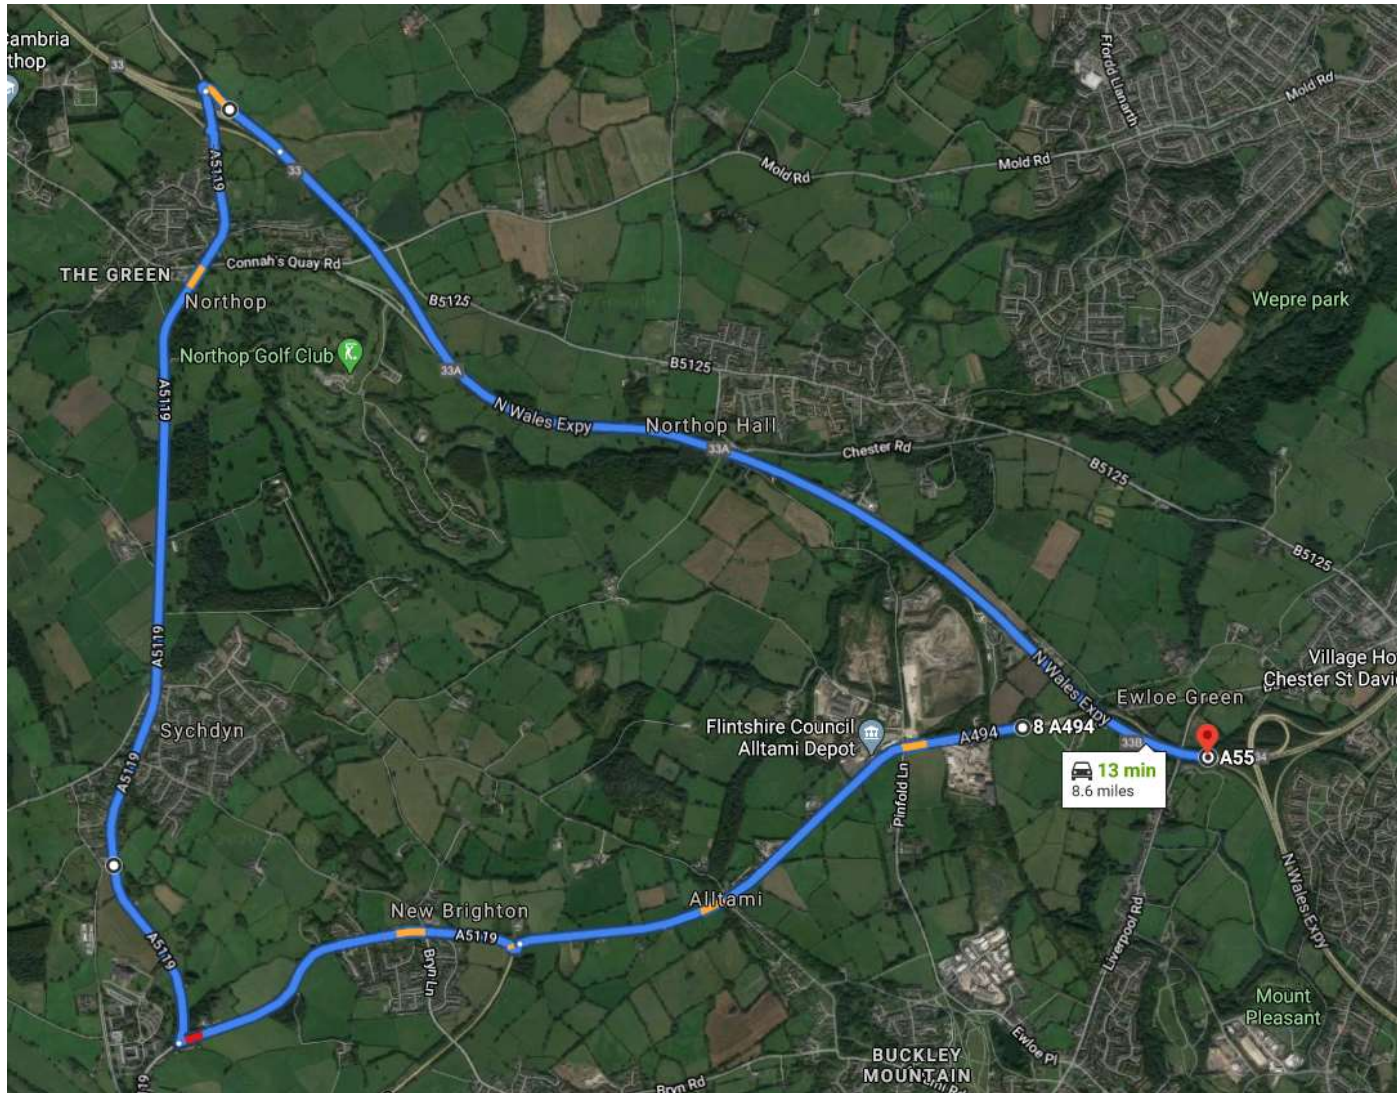

Slip 5 – A55/A494 J33b Alltami onslip	06:00 27/5/20	06:00 8/6/20

Weekdays (06:00 – 19:00) – Diversion route