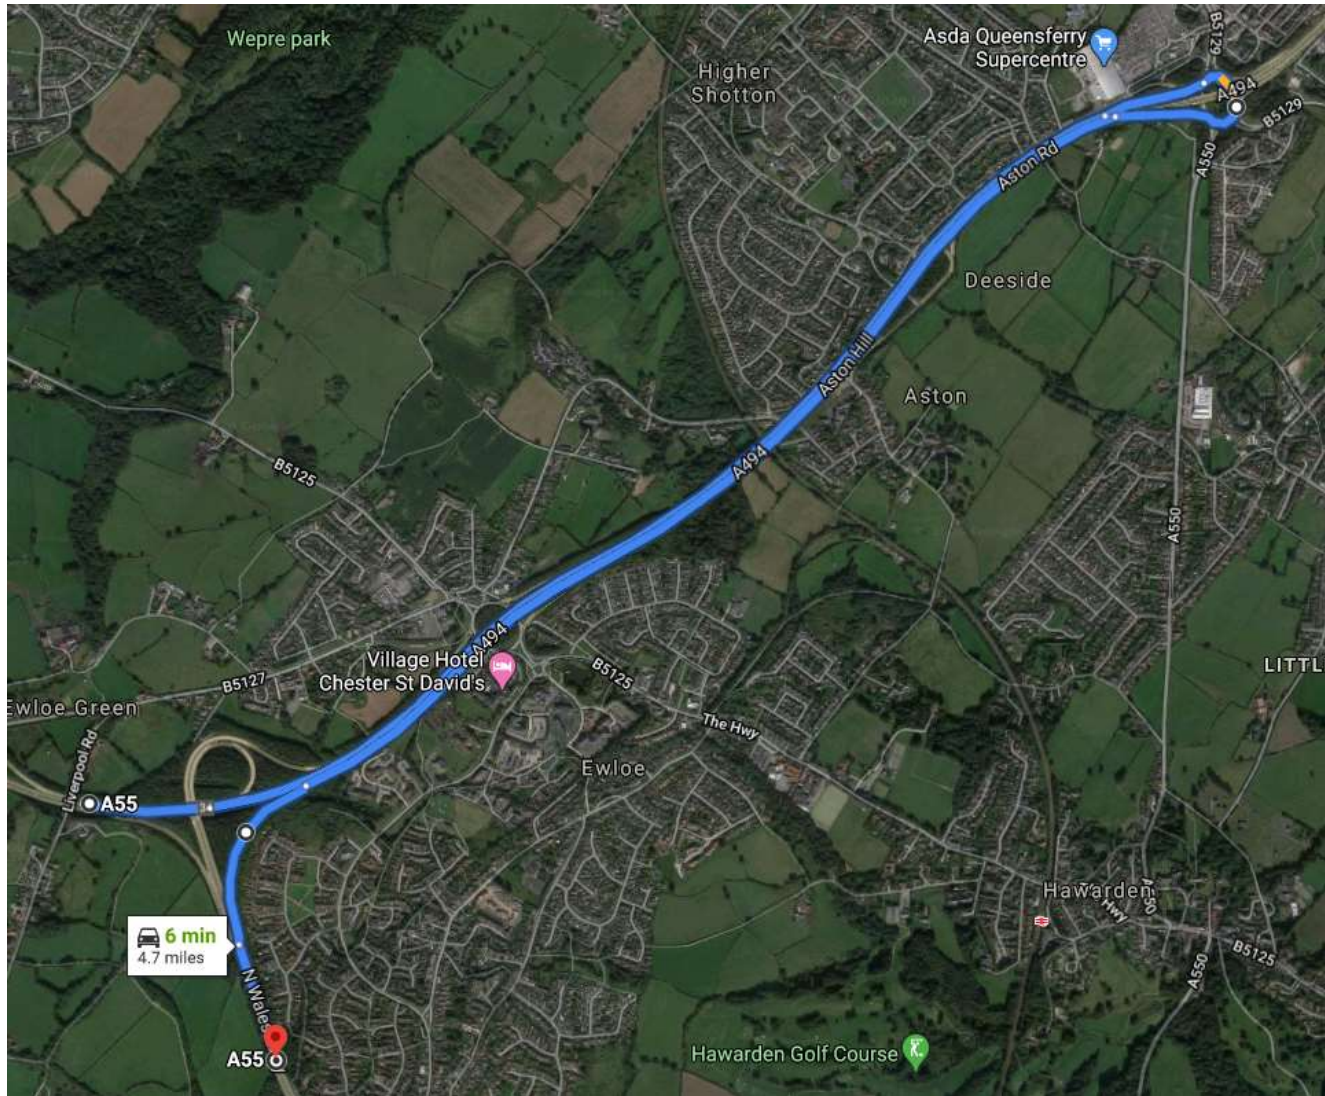

Llywodraeth Cymru  
Welsh Government

Slip 6 – A55/A494 Ewloe outer/Clockwise loop	26/5/20	06:00 8/6/20
--	---------	--------------

Weekdays (06:00 – 19:00) – Diversion route

Llywodraeth Cymru  
Welsh Government

Slip 6 – A55/A494 Ewloe outer/Clockwise loop	26/5/20	06:00 8/6/20
<b>Weeknights (Mon-Thu 06:00-19:00) and Weekends (Fri 19:00 – Mon/Tue 06:00)</b>		

Llywodraeth Cymru  
Welsh Government

Slip 7 – A55/A494 Ewloe inner/Anti-clockwise loop	06:00 27/5/20	06:00 8/6/20
---	---------------	--------------

**Weekdays (06:00 – 19:00) – Diversion route**

Llywodraeth Cymru  
Welsh Government

Slip 7 – A55/A494 Ewloe inner/Anti-clockwise loop

06:00 27/5/20

06:00 8/6/20

**Weeknights (Mon-Thu 06:00-19:00) and Weekends (Fri 19:00 – Mon/Tue 06:00)**

Slip 8 – A494 St David’s Park Eastbound onslip	06:00 26/5/20	06:00 8/6/20
--	---------------	--------------

**Weekdays (06:00 – 19:00) – Diversion route**

Llywodraeth Cymru  
Welsh Government

Slip 8 – A494 St David’s Park Eastbound onslip	06:00 26/5/20	06:00 8/6/20
--	---------------	--------------