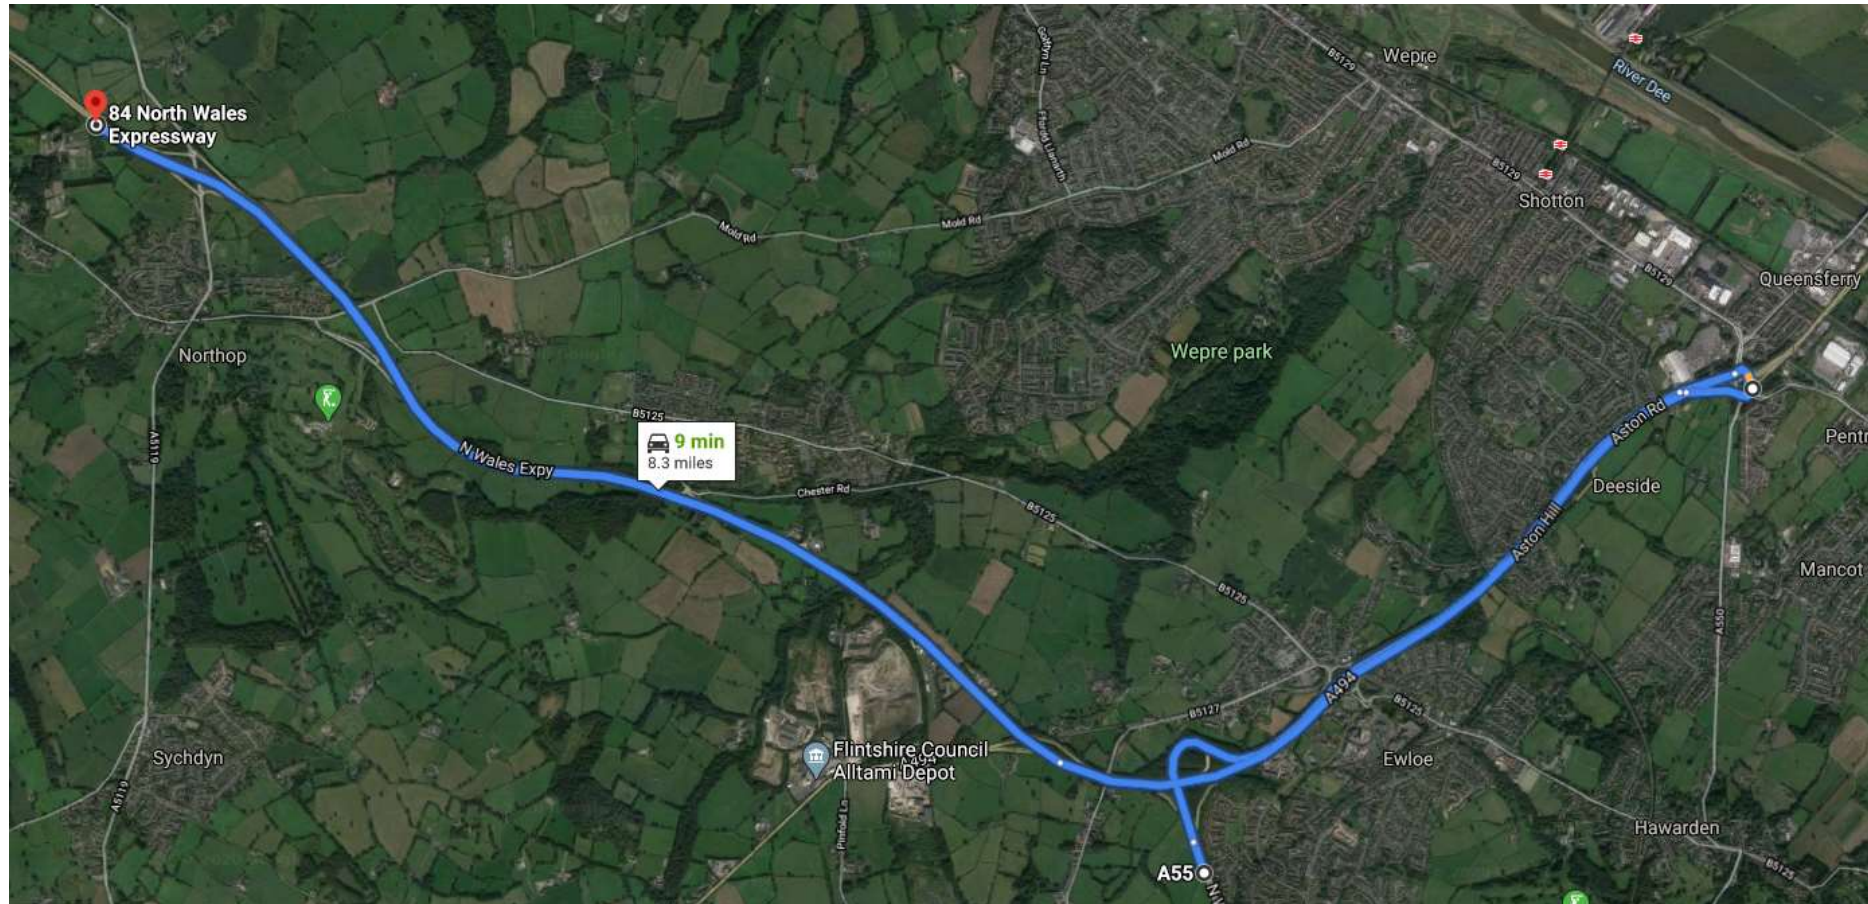

**Weekdays (06:00 – 19:00) – Diversion route**

Llywodraeth Cymru  
Welsh Government

Slip 1 – A494 St David’s Park Westbound onslip	06:00 17/5/20	06:00 26/5/20
--	---------------	---------------

**Weeknights (Mon-Thu 06:00-19:00) and Weekends (Fri 19:00 – Mon/Tue 06:00)**

Slip 2 – A494 St David’s Park to A55 Dobshill link slip	17/5/20	26/5/20
---	---------	---------

**Weeknights (Mon-Thu 06:00-19:00) and Weekends (Fri 19:00 – Mon/Tue 06:00)**

Llywodraeth Cymru  
Welsh Government

Slip 3 – A55 Conwy Westbound slip	17/5/20	26/5/20
-----------------------------------	---------	---------

Weekdays (06:00 – 19:00) – Diversion route

Llywodraeth Cymru  
Welsh Government

Slip 3 – A55 Conwy Westbound slip	17/5/20	26/5/20
-----------------------------------	---------	---------

Slip 8 – A494 St David’s Park Eastbound onslip	06:00 26/5/20	06:00 8/6/20
--	---------------	--------------

**Weekdays (06:00 – 19:00) – Diversion route**

Llywodraeth Cymru  
Welsh Government

Slip 8 – A494 St David’s Park Eastbound onslip	06:00 26/5/20	06:00 8/6/20
--	---------------	--------------