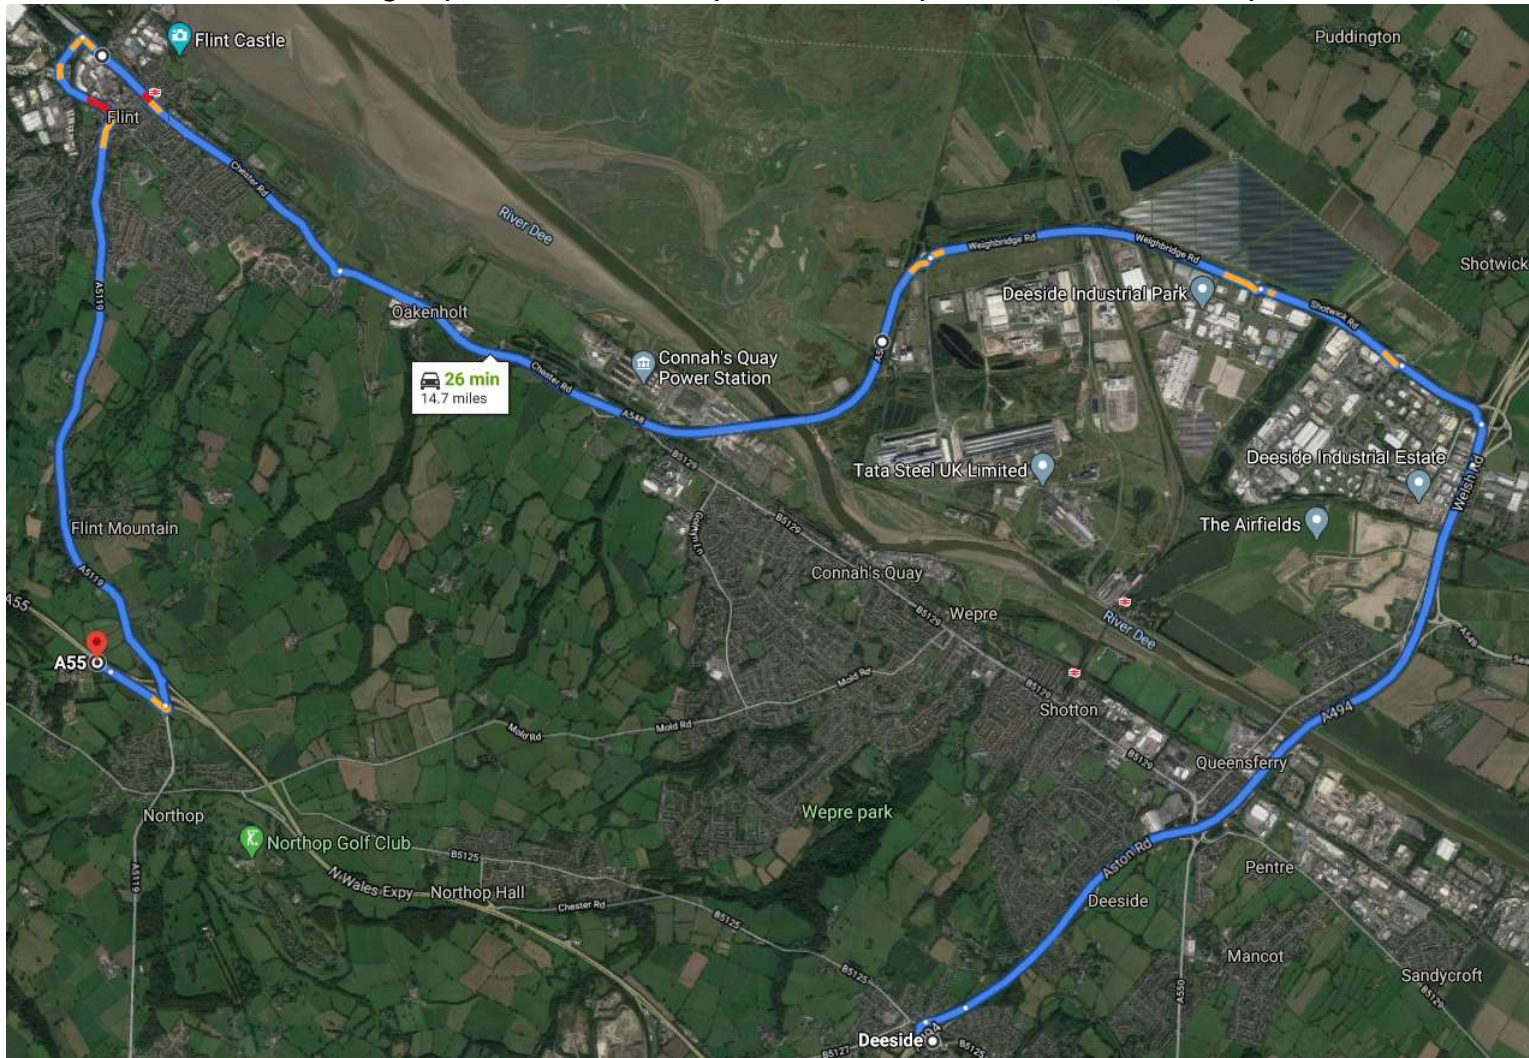

**\*26/05/20 Update\***

Due to high winds on 22/05/20 resurfacing works have been slightly delayed. Please see updated schedule below for further information and diversion routes.

**Eastbound**

- A55 J33A / A494 St David's Roundabout - Eastbound main carriageway - single lane closure (Tuesday night 26/05/2020) – **NO FULL CLOSURE**
- A55 J34 Eastbound (Outer loop) – CLOSED FROM 7pm 26/05/20 – Please follow diversion signs
- A55 J33B Alltami Eastbound – OPEN 26/05/20
- A55 St David's Eastbound Off slip –CLOSED 26/05/20– Please follow diversion signs

**Westbound**

- A55 J33B Alltami Off slip (Westbound) – CLOSED UNTIL 7pm 27/05/20. Please follow diversion signs

Slip 1 – A494 St David’s Park Westbound onslip	06:00 17/5/20	06:00 26/5/20
--	---------------	---------------

**Weekdays (06:00 – 19:00) – Diversion route**

Llywodraeth Cymru  
Welsh Government

Slip 1 – A494 St David’s Park Westbound onslip	06:00 17/5/20	06:00 26/5/20
--	---------------	---------------

**Weeknights (Mon-Thu 06:00-19:00) and Weekends (Fri 19:00 – Mon/Tue 06:00)**

Slip 2 – A494 St David’s Park to A55 Dobshell link slip	06:00 17/5/20	06:00 26/5/20
---	---------------	---------------

**Weekdays (06:00 – 19:00) – Diversion route**

Llywodraeth Cymru  
Welsh Government