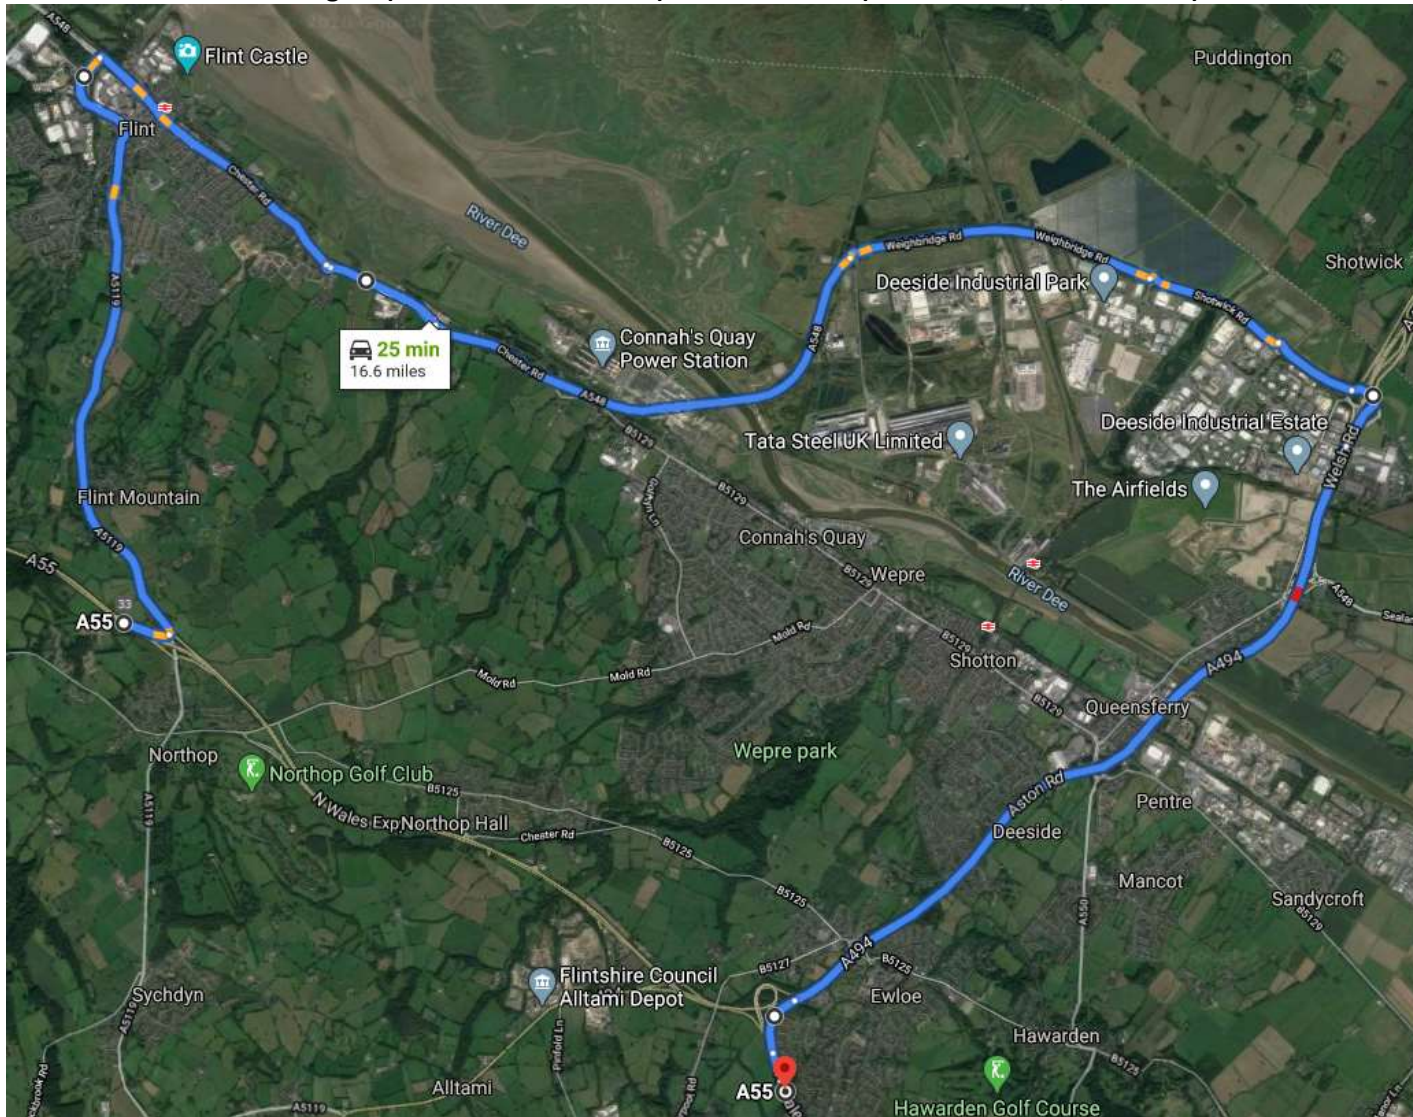

**\*26/05/20 Update\***

Due to high winds on 22/05/20 resurfacing works have been slightly delayed. Please see updated schedule below for further information and diversion routes.

**Eastbound**

- A55 J33A / A494 St David's Roundabout - Eastbound main carriageway - single lane closure (Tuesday night 26/05/2020) – **NO FULL CLOSURE**
- A55 J34 Eastbound (Outer loop) – CLOSED FROM 7pm 26/05/20 – Please follow diversion signs
- A55 J33B Alltami Eastbound – OPEN 26/05/20
- A55 St David's Eastbound Off slip –CLOSED 26/05/20– Please follow diversion signs

Slip 6 – A55/A494 Ewloe outer/Clockwise loop	26/5/20	06:00 8/6/20
<b>Weeknights (Mon-Thu 06:00-19:00) and Weekends (Fri 19:00 – Mon/Tue 06:00)</b>		

Llywodraeth Cymru  
Welsh Government

Slip 7 – A55/A494 Ewloe inner/Anti-clockwise loop	06:00 27/5/20	06:00 8/6/20
---	---------------	--------------

**Weekdays (06:00 – 19:00) – Diversion route**

Llywodraeth Cymru  
Welsh Government

Slip 7 – A55/A494 Ewloe inner/Anti-clockwise loop

06:00 27/5/20

06:00 8/6/20

**Weeknights (Mon-Thu 06:00-19:00) and Weekends (Fri 19:00 – Mon/Tue 06:00)**

Slip 8 – A494 St David’s Park Eastbound onslip	06:00 26/5/20	06:00 8/6/20
--	---------------	--------------

**Weekdays (06:00 – 19:00) – Diversion route**

Llywodraeth Cymru  
Welsh Government

Slip 8 – A494 St David’s Park Eastbound onslip	06:00 26/5/20	06:00 8/6/20
--	---------------	--------------