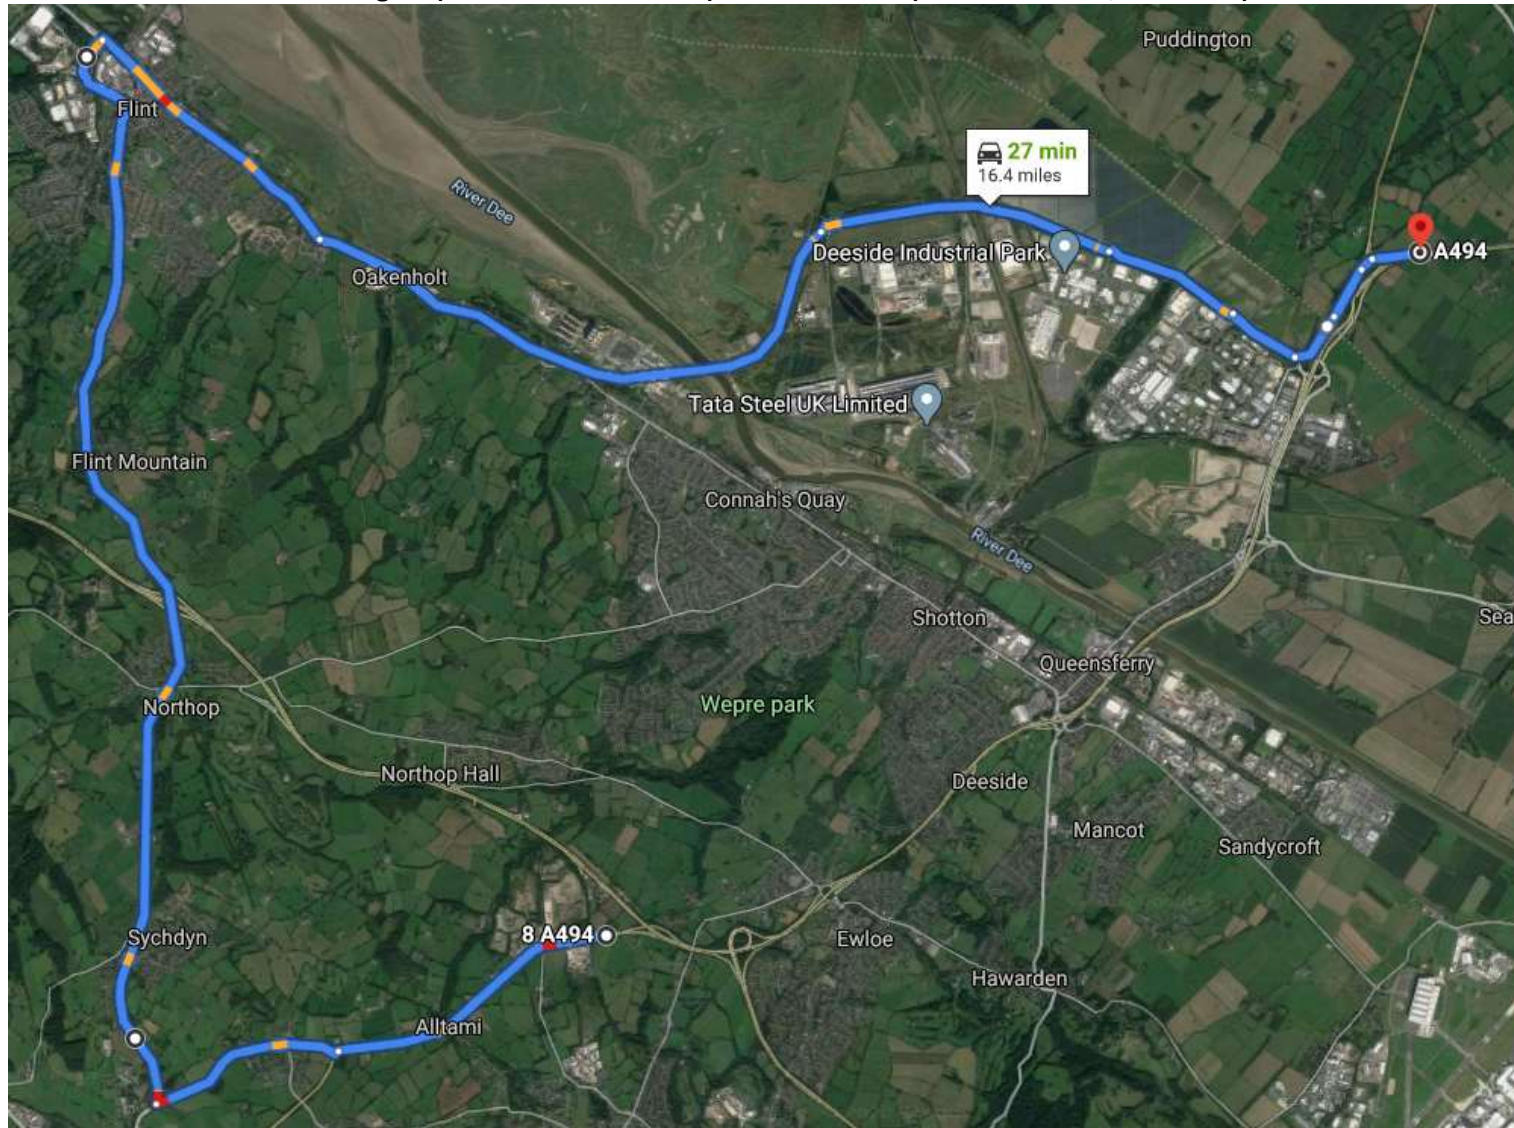

Slip 5 – A55/A494 J33b Alltami onslip	06:00 27/5/20	06:00 8/6/20
---------------------------------------	---------------	--------------

**Weekdays (06:00 – 19:00) – Diversion route**

Llywodraeth Cymru  
Welsh Government

Llywodraeth Cymru  
Welsh Government

Slip 6 – A55/A494 Ewloe outer/Clockwise loop	26/5/20	06:00 8/6/20
--	---------	--------------

Weekdays (06:00 – 19:00) – Diversion route

Llywodraeth Cymru  
Welsh Government

**Weekdays (06:00 – 19:00) – Diversion route**

Llywodraeth Cymru  
Welsh Government

Slip 7 – A55/A494 Ewloe inner/Anti-clockwise loop

06:00 27/5/20

06:00 8/6/20

**Weeknights (Mon-Thu 06:00-19:00) and Weekends (Fri 19:00 – Mon/Tue 06:00)**

Slip 8 – A494 St David’s Park Eastbound onslip	06:00 26/5/20	06:00 8/6/20
--	---------------	--------------

**Weekdays (06:00 – 19:00) – Diversion route**

Llywodraeth Cymru  
Welsh Government

Slip 8 – A494 St David’s Park Eastbound onslip	06:00 26/5/20	06:00 8/6/20
--	---------------	--------------