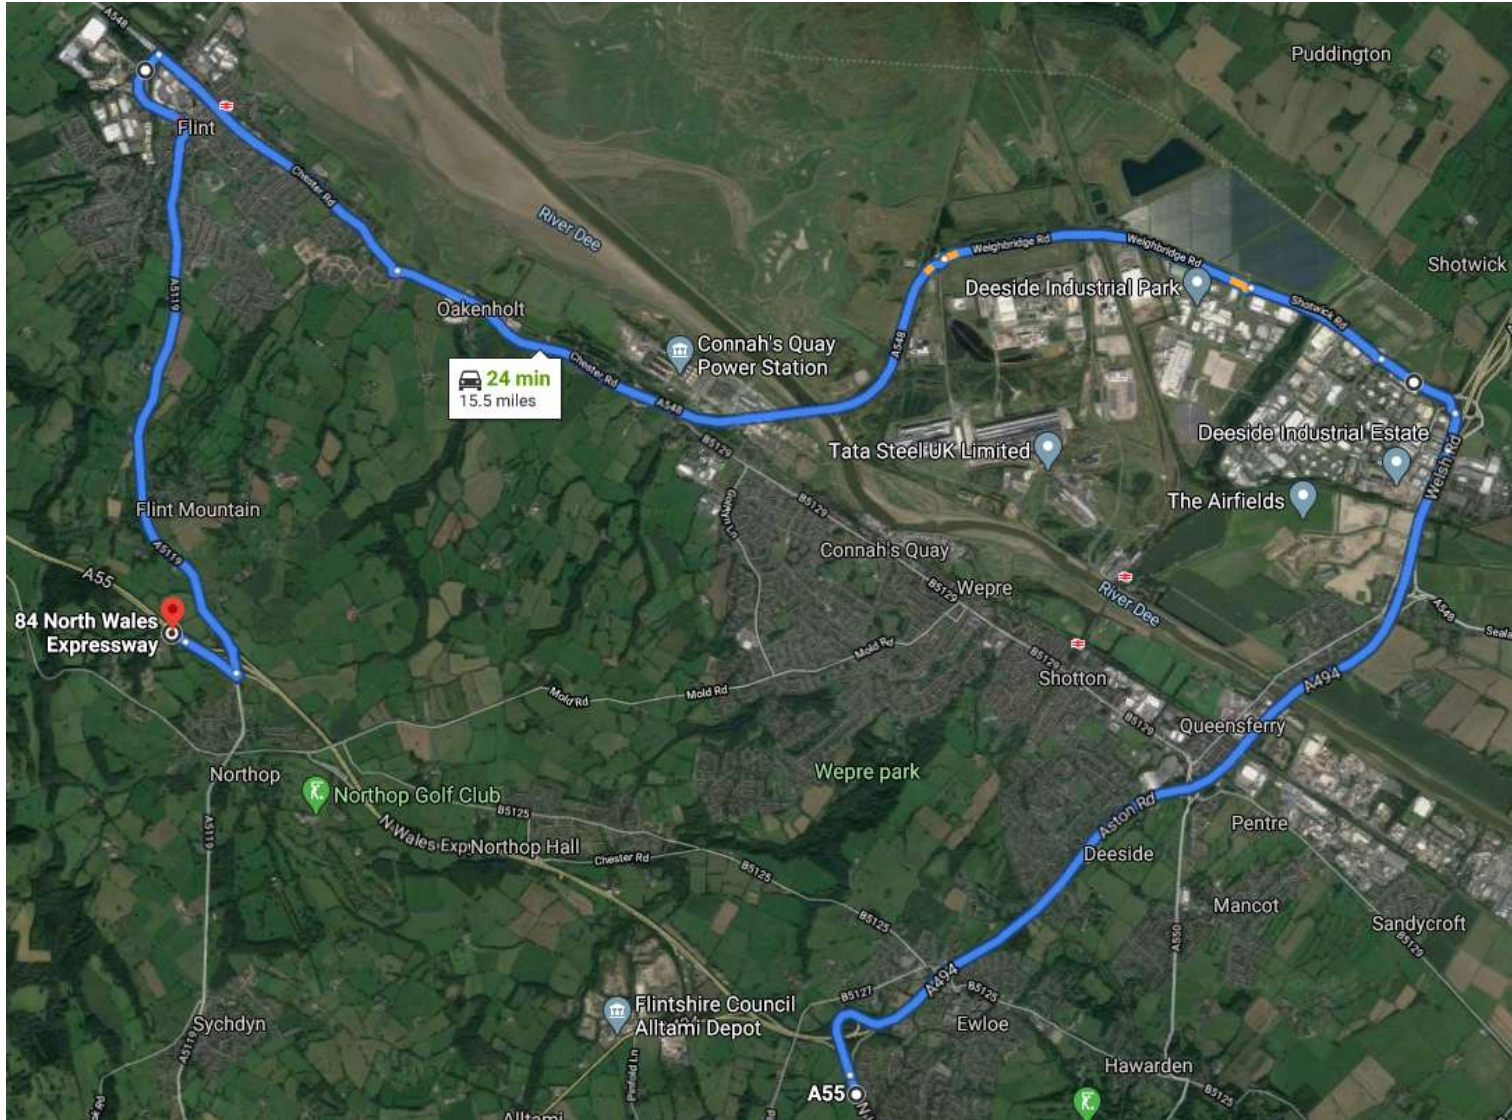

**\*26/05/20 Update\***

Due to high winds on 22/05/20 resurfacing works have been slightly delayed. Please see updated schedule below for further information and diversion routes.

**Eastbound**

- A55 J33A / A494 St David's Roundabout - Eastbound main carriageway - single lane closure (Tuesday night 26/05/2020) – **NO FULL CLOSURE**
- A55 J34 Eastbound (Outer loop) – CLOSED FROM 7pm 26/05/20 – Please follow diversion signs
- A55 J33B Alltami Eastbound – OPEN 26/05/20
- A55 St David's Eastbound Off slip –CLOSED 26/05/20– Please follow diversion signs

Slip 3 – A55 Conwy Westbound slip	17/5/20	26/5/20
-----------------------------------	---------	---------

Weekdays (06:00 – 19:00) – Diversion route

Llywodraeth Cymru  
Welsh Government

Slip 3 – A55 Conwy Westbound slip	17/5/20	26/5/20
-----------------------------------	---------	---------

**Weeknights (Mon-Thu 06:00-19:00) and Weekends (Fri 19:00 – Mon/Tue 06:00)**

Slip 4 – A55/A494 J33b Alltami offslip	06:00 17/5/20	19:00 27/5/20
--	---------------	---------------

Weekdays (06:00 – 19:00) – Diversion route

Slip 8 – A494 St David’s Park Eastbound onslip	06:00 26/5/20	06:00 8/6/20
--	---------------	--------------

**Weekdays (06:00 – 19:00) – Diversion route**

Llywodraeth Cymru  
Welsh Government

Slip 8 – A494 St David’s Park Eastbound onslip	06:00 26/5/20	06:00 8/6/20
--	---------------	--------------