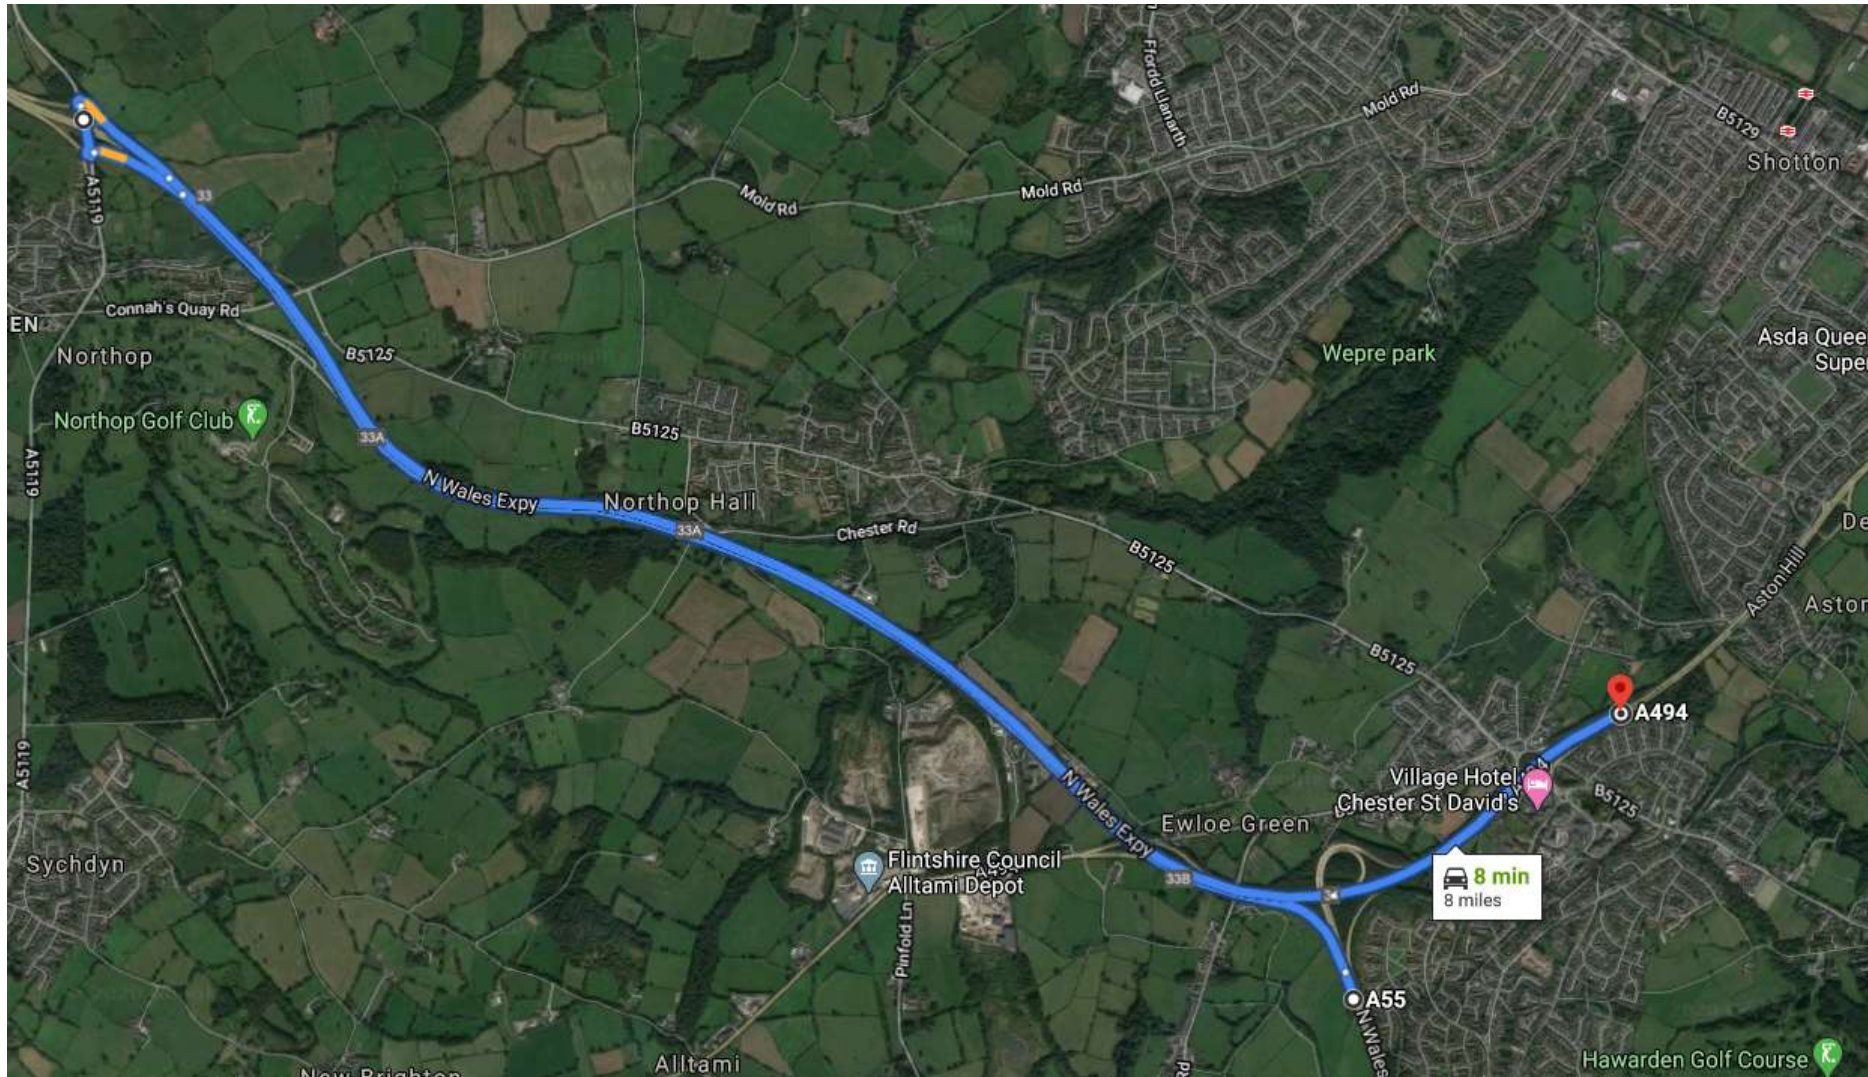

Llywodraeth Cymru  
Welsh Government

Slip 6 – A55/A494 Ewloe outer/Clockwise loop	26/5/20	06:00 8/6/20
--	---------	--------------

Weekdays (06:00 – 19:00) – Diversion route

Llywodraeth Cymru  
Welsh Government

Slip 6 – A55/A494 Ewloe outer/Clockwise loop	26/5/20	06:00 8/6/20
<b>Weeknights (Mon-Thu 06:00-19:00) and Weekends (Fri 19:00 – Mon/Tue 06:00)</b>		

Llywodraeth Cymru  
Welsh Government

Slip 7 – A55/A494 Ewloe inner/Anti-clockwise loop	06:00 27/5/20	06:00 8/6/20
---	---------------	--------------

**Weekdays (06:00 – 19:00) – Diversion route**

Llywodraeth Cymru  
Welsh Government

Slip 7 – A55/A494 Ewloe inner/Anti-clockwise loop

06:00 27/5/20

06:00 8/6/20

**Weeknights (Mon-Thu 06:00-19:00) and Weekends (Fri 19:00 – Mon/Tue 06:00)**

Slip 8 – A494 St David’s Park Eastbound onslip	06:00 26/5/20	06:00 8/6/20
--	---------------	--------------

**Weekdays (06:00 – 19:00) – Diversion route**

Llywodraeth Cymru  
Welsh Government

Slip 8 – A494 St David’s Park Eastbound onslip	06:00 26/5/20	06:00 8/6/20
--	---------------	--------------