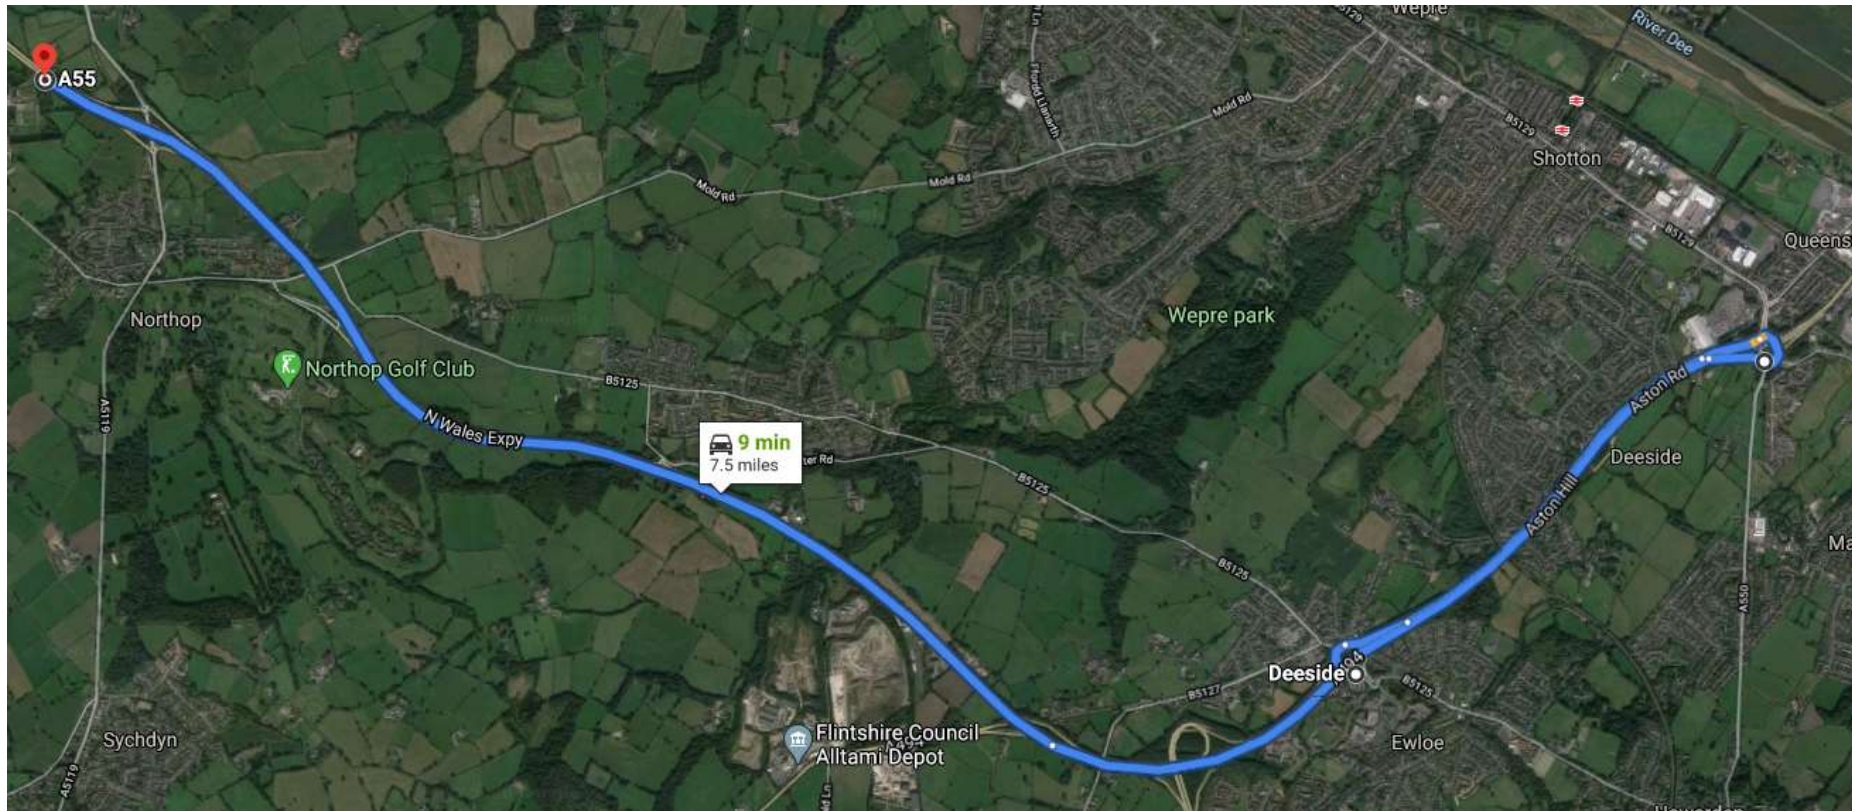

**\*26/05/20 Update\***

Due to high winds on 22/05/20 resurfacing works have been slightly delayed. Please see updated schedule below for further information and diversion routes.

**Eastbound**

- A55 J33A / A494 St David's Roundabout - Eastbound main carriageway - single lane closure (Tuesday night 26/05/2020) – **NO FULL CLOSURE**
- A55 J34 Eastbound (Outer loop) – CLOSED FROM 7pm 26/05/20 – Please follow diversion signs
- A55 J33B Alltami Eastbound – OPEN 26/05/20
- A55 St David's Eastbound Off slip –CLOSED 26/05/20– Please follow diversion signs

**Westbound**

- A55 J33B Alltami Off slip (Westbound) – CLOSED UNTIL 7pm 27/05/20. Please follow diversion signs

Slip 1 – A494 St David’s Park Westbound onslip	06:00 17/5/20	06:00 26/5/20
--	---------------	---------------

**Weekdays (06:00 – 19:00) – Diversion route**

Llywodraeth Cymru  
Welsh Government

Slip 1 – A494 St David’s Park Westbound onslip	06:00 17/5/20	06:00 26/5/20
--	---------------	---------------

**Weeknights (Mon-Thu 06:00-19:00) and Weekends (Fri 19:00 – Mon/Tue 06:00)**

Slip 2 – A494 St David’s Park to A55 Dobshell link slip	06:00 17/5/20	06:00 26/5/20
---	---------------	---------------

**Weekdays (06:00 – 19:00) – Diversion route**

Llywodraeth Cymru  
Welsh Government